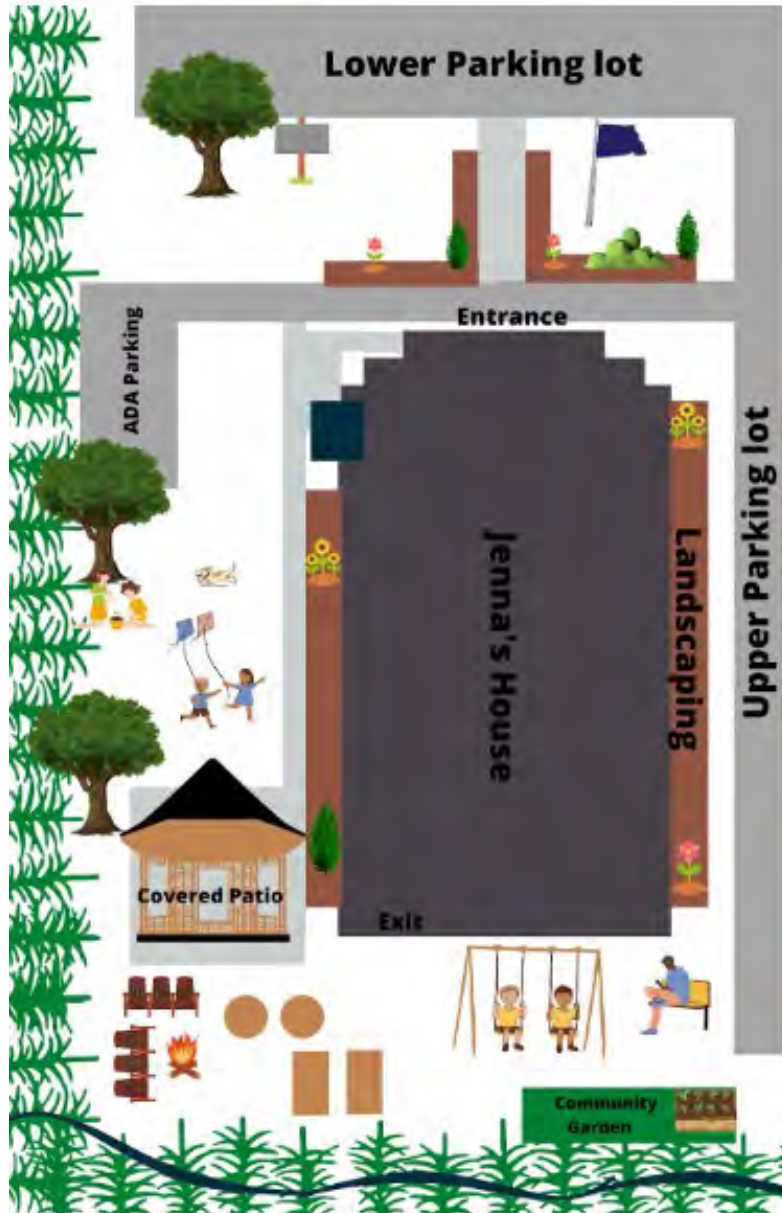

Community Paint by Number Mural
2020 Fall
Satellite Gallery Proposed
Green Space

Fenced area near corner and
sidewalks with Gallery bay window

Highly visible corner
Depot and Church Street

Ludlow – Gathering Spots

Outdoor Seating and Dining Areas

Johnson – Jenna's Promise

Creating Safe Spaces for Recovery

Rutland – Center Street Improvements

Outdoor Seating and Dining Areas

Before

After

Richford – Outdoor Ice Rink